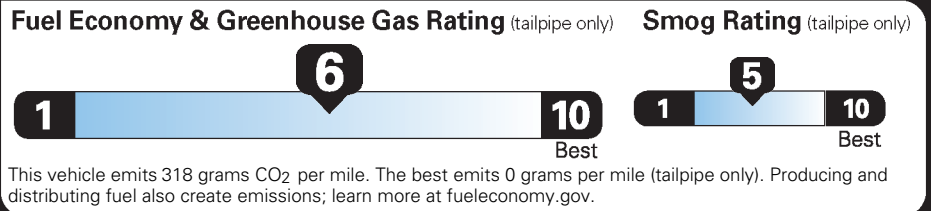

EPA DOT Fuel Economy and Environment

Gasoline Vehicle

Fuel Economy

28 MPG
combined city/hwy

27 city 29 highway

3.6 gallons per 100 miles

Small SUVs range from 16 to 120 MPG. The best vehicle rates 136 MPGe.

You save \$250
in fuel costs over 5 years compared to the average new vehicle.

Annual fuel cost \$1,450

Actual results will vary for many reasons, including driving conditions and how you drive and maintain your vehicle. The average new vehicle gets 27 MPG and costs \$7,500 to fuel over 5 years. Cost estimates are based on 15,000 miles per year at \$2.70 per gallon. MPGe is miles per gasoline gallon equivalent. Vehicle emissions are a significant cause of climate change and smog.